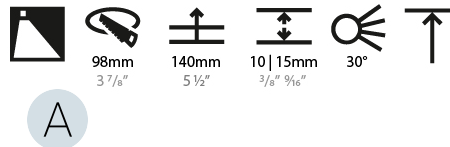

PHYSICAL

Shape: Round
Diameter (mm): 107
Diameter (in): 4 3/16
Height (mm): 118
Height (in): 4 5/8
Ceiling Thickness (mm): 10 / 12.5 / 15
Ceiling Thickness (in): 3/8 or 1/2 or 9/16
Min. Recessing Depth (mm): 140
Min. Recessing Depth (in): 5 1/2
Light Distribution: Adjustable / Asymmetric
Weight (kg): 0.473
Weight (lbs): 1.04
Fixture Finish: SSR / BKV / CWI / CRY / HAB / UFT / ITA / RUA / FTG / MYG / LOD / PUS / FRO / FUP / KIA / POP / BLS / SPG / MEY / GOH / GUM / CHC / COM / ABZ / JAG / OBR / MOS / ROR
Fixture Material: Aluminum Die Cast
Cut-out Measurements: 98mm / 3 7/8"

ELECTRICAL

Lamp Type: LED (Zhaga Standard)
Input Wattage (W): 16.5
Total Output Wattage (W): 14
Dimming: Tri-Mode (Non-Dimming and Phase Dimming (120Vac only) and 0-10V Dimming)
Driver Included: No
Driver Location: Recessed Housing
Driver Type: Constant Current - Universal
Driver Class: Class 2
Housing: See components
Input Voltage (V): 120 - 277
Constant Current (MA): 350

LED

Number of LEDs: 1
Color Temperature (°K): 2700 / 3000 / 3500 / 4000
Max. Delivered Lumen (lm): 1030 / 1070 / 1117 / 1140
Nominal Lumen (lm): 1386 / 1438 / 1511 / 1542
CRI: >90 CRI
Lamp Life (hrs): 50000

OPTICAL

Reflector: 20 / 40 / 60
Adjustability: Fixed

RATINGS AND CERTIFICATIONS

Certified By: Certified for North American Standards
IP rating: IP20