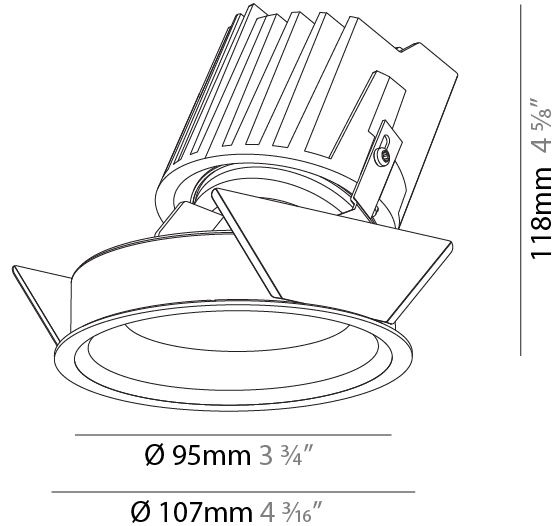

PHYSICAL

Shape: Round
Diameter (mm): 107
Diameter (in): 4 3/16
Height (mm): 118
Height (in): 4 5/8
Ceiling Thickness (mm): 10 / 12.5 / 15
Ceiling Thickness (in): 3/8 or 1/2 or 9/16
Min. Recessing Depth (mm): 140
Min. Recessing Depth (in): 5 1/2
Light Distribution: Adjustable / Asymmetric
Weight (kg): 0.473
Weight (lbs): 1.04
Fixture Finish: SSR / BKV / CWI / CRY / HAB / UFT / ITA / RUA / FTG / MYG / LOD / PUS / FRO / FUP / KIA / POP / BLS / SPG / MEY / GOH / GUM / CHC / COM / ABZ / JAG / OBR / MOS / ROR
Fixture Material: Aluminum Die Cast
Cut-out Measurements: 98mm / 3 7/8"

ELECTRICAL

Lamp Type: LED (Zhaga Standard)
Input Wattage (W): 16.5
Total Output Wattage (W): 14
Dimming: Tri-Mode (Non-Dimming and Phase Dimming (120Vac only) and 0-10V Dimming)
Driver Included: No
Driver Location: Recessed Housing
Driver Type: Constant Current - Universal
Driver Class: Class 2
Housing: See components
Input Voltage (V): 120 - 277
Constant Current (MA): 350

LED

Number of LEDs: 1
Color Temperature (°K): 2700 / 3000 / 3500 / 4000
Max. Delivered Lumen (lm): 1030 / 1070 / 1117 / 1140
Nominal Lumen (lm): 1386 / 1438 / 1511 / 1542
CRI: >90 CRI
Lamp Life (hrs): 50000

OPTICAL

Reflector: 20 / 40 / 60
Adjustability: Fixed

RATINGS AND CERTIFICATIONS

Certified By: Certified for North American Standards
IP rating: IP20