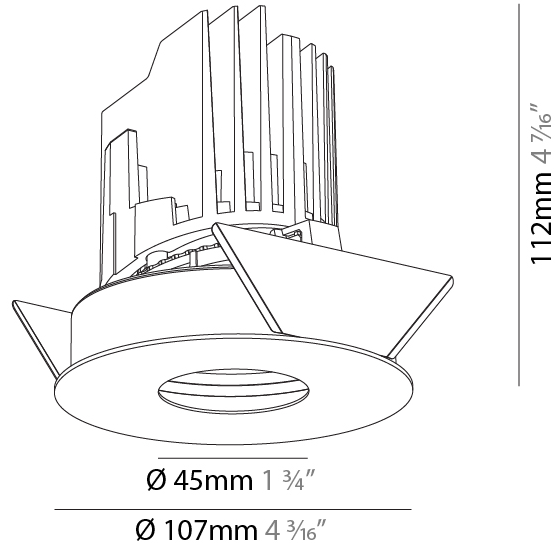

PHYSICAL

Shape: Round
Diameter (mm): 107
Diameter (in): 4 3/16
Height (mm): 112
Height (in): 4 7/16
Ceiling Thickness (mm): 10 / 12.5 / 15
Ceiling Thickness (in): 3/8 or 1/2 or 9/16
Min. Recessing Depth (mm): 130
Min. Recessing Depth (in): 5 1/8
Light Distribution: Adjustable / Downlight
Weight (kg): 0.473
Weight (lbs): 1.04
Fixture Finish: SSR / BKV / CWI / CRY / HAB / UFT / ITA / RUA / FTG / MYG / LOD / PUS / FRO / FUP / KIA / POP / BLS / SPG / MEY / GOH / GUM / CHC / COM / ABZ / JAG / OBR / MOS / ROR
Fixture Material: Aluminum Die Cast
Cut-out Measurements: 98mm / 3 7/8"

ELECTRICAL

Lamp Type: LED
Input Wattage (W): 13.2 / 16.5
Total Output Wattage (W): 12 / 15
Dimming: Tri-Mode (Non-Dimming and Phase Dimming (120Vac only) and 0-10V Dimming)
Driver Included: No
Driver Location: Recessed Housing
Driver Type: Constant Current - Universal
Housing: See components
Input Voltage (V): 120 - 277
Constant Current (MA): 350

LED

Number of LEDs: 1
Color Temperature (°K): 2700 / 3000 / 3500 / 4000
Max. Delivered Lumen (lm): 850 / 950 / 1019 / 1040
Nominal Lumen (lm): 960 / 1070 / 1156 / 1180
CRI: >90 CRI
Lamp Life (hrs): 50000

OPTICAL

Reflector°: 10
Adjustability: Rotational 355°; Tilt 30°

RATINGS AND CERTIFICATIONS

Certified By: Certified for North American Standards
IP rating: IP20

PROJECT
TYPE
SPECIFIER
QUANTITY
DATE